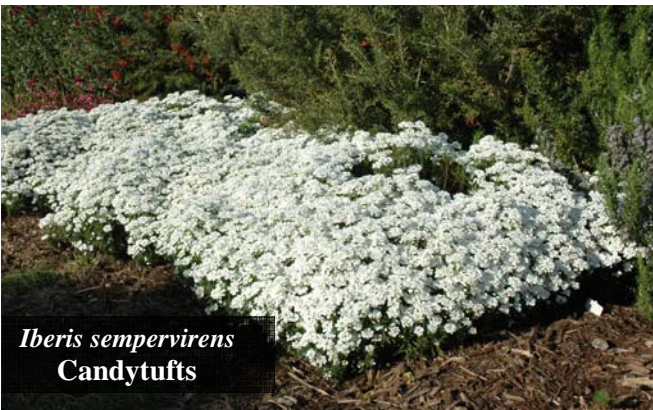

Kniphofia uvaria
'Tritoma Mixed'
Hot Poker

* Helleborus niger 'HGC Jacob Classic' TM (L)	Classic Winter Rose	white	Jul-Oct	$3.50	E X PS	SH0
* Helleborus niger 'HGC Jacob Royal' TM (L)			Jul-Oct	$3.50	V	
Helleborus niger 'HGC Josef Lemper' TM (L)	Winter Rose	white	Jul-Oct	$3.50	E X PS	SH0
Helleborus x ballardiae HGC 'Cinnamon Snow' (L)	Creamy Pink Winter Rose	creamy pink	Jul-Oct	$3.50	E V PS H	SH0
Helleborus x ballardiae HGC 'Pink Frost' (L)	Pink Frost Hellebore	pink	Jul-Oct	$3.50	E X PS H	SH0
Helleborus x hybridus 'Duke of Burgundy'	Crimson Lenten Rose	burgundy	Jul-Oct	$1.95	E V PS H	SH0
Helleborus x hybridus 'Spotted Prince'	Spotted Lenten Rose	white/spo	Jul-Oct	$1.95	E X PS H	SH0
Hydrangea arborescens 'Annabelle'	Annabelle Hydrangea	white	Nov-Jan	$1.50	D Y PF M C1	SH3
* Hydrangea aspera 'Rocklon'	Rocklon Hydrangea	pink	Jan-Mar	$1.95	D PF M C1	SH3
* Hydrangea macrophylla 'Ayesha'	Ayesha Hydrangea	pink blue	Nov-Jan	$1.85	D Y PF M C1	SH2
Hydrangea macrophylla 'Bridal Bouquet'	Bridal Hydrangea	white	Nov-Jan	$1.85	D PF M C1	SH2
Hydrangea macrophylla 'Freudenstein'	Pink Mauve Hydrangea	mauve pink	Dec-Mar	$1.85	D PF M C1	SH3
Hydrangea macrophylla 'Heinrich Seidel'	Heinrich Seidel Hydrangea	blue purple	Dec-Mar	$1.85	D Y PF M C1	SH3
Hydrangea macrophylla 'Hot Pink'	Hot Pink Hydrangea	bright pink	Nov-Jan	$1.85	D PF M C1	SH2
* Hydrangea macrophylla 'Lacecap White'	White Lacecap Hydrangea	white	Nov-Jan	$1.85	D Z PF M C1	SH2
* Hydrangea macrophylla 'Mars'	Red Bicolor Hydrangea	red+white	Nov-Jan	$1.85	D PF M C1	SH2
Hydrangea macrophylla 'Pia Mina'	Dwarf Hydrangea	pink	Nov-Jan	$1.85	D Z PF M C1	SH1
Hydrangea macrophylla 'Rubra'	Red Hydrangea	red pink	Nov-Jan	$1.85	D V PF M C1	SH2
Hydrangea macrophylla 'Saturn'	Crimson bi-color	pink+white	Nov-Jan	$1.85	D X PF M C1	SH2
Hydrangea serrata 'Crug Cobalt'	Dwarf Hydrangea	blue	Dec-Mar	$1.85	D SS M C1	SH2
Hydrangea serrata 'Fuji Waterfall'	Large White Hydrangea	white	Dec-Mar	$1.85	D X SS M C1	SH3
* Hydrangea serrata thunbergii 'Plena'	Double Pink Hydrangea	pink	Dec-Mar	$1.85	D SS M C1	SH3
Iberis sempervirens	Candytufts	white	Sep-Nov	$0.90	E V PS M	SH1
Kniphofia hirsuta 'Traffic Lights'	Traffic Lights	red+lime green	Nov-Feb	$0.90	E V PS	CL
Kniphofia 'Percy's Pride' (L)	Lemon Torch Lily	pale lemon	Jul-Sep	$1.95	E X PS M C2	CL
Kniphofia uvaria 'Tritoma Mixed'	Hot Poker	mixed	Nov-Feb	$0.90	E Z PS	CL
Lamium maculatum 'Anne Greenaway'	Golden Variegated Dead Nettle	mauve pink	Sep-Jan	$1.30	E PS	GC
Lamium maculatum 'Beacon Silver'	Silver Dead Nettle	mauve pink	Sep-Jan	$1.30	E Z PS	GC
Lamium maculatum 'Pink Nancy'	Pink Dead Nettle	rosy pink	Sep-Jan	$1.30	E Z PF M	GC
Laurus nobilis 'Miles' Choice'	Culinary Sweet Bay	yellow	Sep-Oct	$1.85	E X SL L C2	SH3
Ledebouria petiolata 'Black Pearl' (L)	African Hosta	white	Oct-Dec	$1.40	E V PS L	BE
Levisticum officinale 9.5cm	Lovage	yellow	sep-nov	$2.20	E PS M	
Ligustrum undulatum	New Guinea Privet	white	Sep-Nov	$1.30	E Z SL L	SH3
Ligustrum undulatum 62m 20/tray	New Guinea Privet	white	Sep-Nov	$1.60	E Z SL L	SH3
Ligustrum vulgare 'Buxifolium' Not for WA	Ligustrum 'Tuscanny'	white	Oct-Dec	$1.40	E PS M	SH2
Liriope gigantea (seed grown)	Giant Liriope	lilac	Jan-Apr	$1.35	E Z SS M C2	G
Liriope gigantea (seed grown) 75m	Giant Liriope	lilac	Jan-Apr	$2.50	E Z SS M C2	G
* Liriope muscari	Lily Turf	lilac	Jan-Apr	$1.65	E V SS M C2	G
Liriope muscari 'Monroe White' T/C	White Liriope	white	Jan-Apr	$2.10	E Y SS M C2	G
Lonicera nitida	Box Leaf Honeysuckle	cream	Sep-Oct	$0.90	E V PS M C2	SH1
Lonicera nitida 9.5cm	Box Leaf Honeysuckle	cream	Sep-Oct	$2.20	E V PS M C2	SH1
Lophomyrtus bullata 'Rainbow's End' Restricted WA/TAS	Variegated NZ Myrtle	cream	Jan-Mar	$1.40	E PS M	T2
Lophomyrtus x ralphii 'Red Dragon' Restricted WA/TAS	Red Myrtle	cream	Dec-Feb	$1.40	E X PS M	SH3
* Lupinus polyphyllus 75m	Russell Lupins	assorted	Sep-Jan	$1.75	E PS H	SH2
Lysimachia congestiflora 'Shooting Stars' (L)	Shooting Stars	yellow	Oct-Jan	$1.45	E V PS M	SH1

Iberis sempervirens
Candytufts