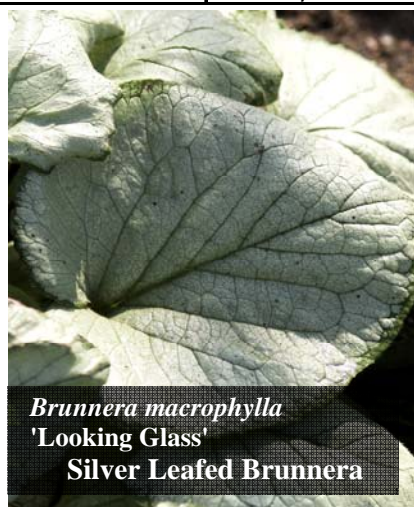

Buddleja davidii 'White Profusion'
White Butterfly Bush

Antirrhinum hispanicum 'Avalanche'
Trailing Snapdragon

Brunnera macrophylla
'Looking Glass'
Silver Leafed Brunnera