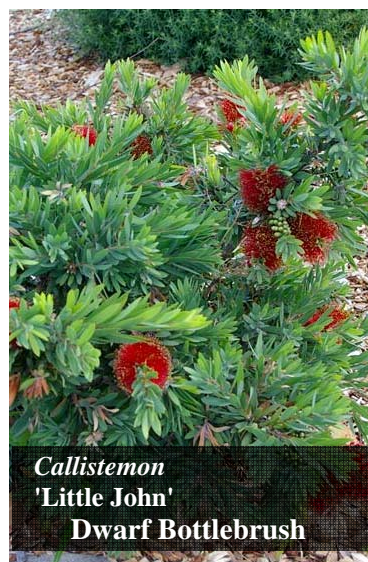

Callistemon
'Little John'
Dwarf Bottlebrush