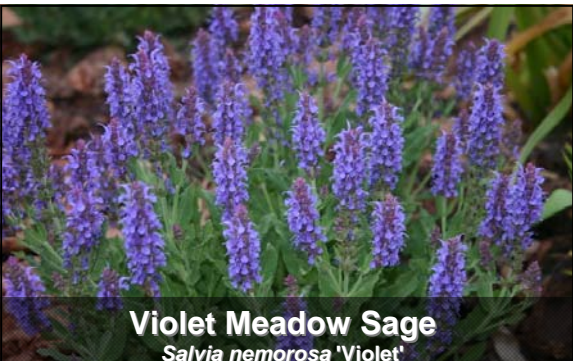

SPECIAL

Flowers in shade

SPECIAL

SPECIAL

SPECIAL 90c

Cyclamen Sage

Salvia microphylla 'Cyclamen'

Blue Germander Sage

Salvia 'Indigo Blue'

Violet Meadow Sage

Salvia nemorosa 'Violet'

(L) = Labels are supplied with tubestock at cost.

BD/BE = Bulb - Deciduous/Evergreen	E = Exotic, Non Australian	SH = Indoor Shrub
C = Climbing Shrub	F = Filtered Sun	L = Light Frost Tolerant
C1/C2 = Frontline Coastal / Secondline Coastal	FF = Filtered to Full Sun	M = Moderate Frost Tolerant
CL = Clumping Shrub	G = Grass	N = Native Plant
CR = Creeper	GC = Ground Cover	O = Pictorial Label - Other Printer
D = Deciduous, Non Australian	H = Heavy Frost Tolerant	† = Must purchase label
	IP = Indoor Plant	* = Less than 250 plants in stock