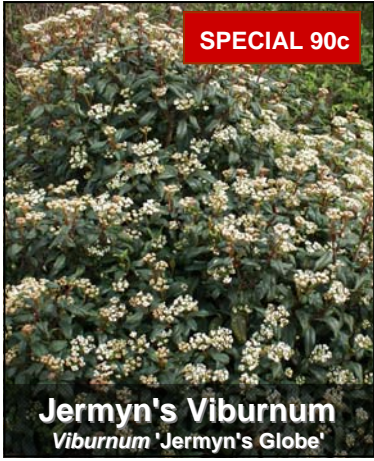

Phyllis' Fancy Sage
Salvia 'Phyllis' Fancy'

SPECIAL 90c

Timboon Sage
Salvia 'Timboon'

SPECIAL 90c

Climbing Tibouchina
Tibouchina laxa 'Skylab'

SPECIAL 90c

Jermyn's Viburnum
Viburnum 'Jermyn's Globe'

(L) = Labels are supplied with tubestock at cost.