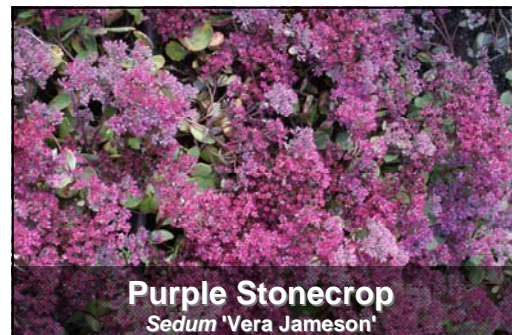

Succulents

Mesembryanthemum crystallinum 'Golden Sun'	Golden Pigface	golden yellow	Oct-Feb	\$1.30	E P S M C1 GC
* Mesembryanthemum crystallinum 'Pink Sun'	Pink Sun	pink	Oct-Feb	\$1.30	E X P S M C1 GC
Sedum 'Bertram Anderson'	Deep Purple Stonecrop	rose	Dec-Feb	\$1.35	D V P S H GC
Sedum 'Gold Mound'	Golden Stonecrop	golden yellow	Oct-Nov	\$1.30	E V P S H GC
Sedum hakonense 'Chocolate Ball'	Sedum Chocolate Ball	yellow	Jan-Apr	\$1.35	D P S H GC
Sedum spectabile	Showy Stonecrop	pink	Jan-Apr	\$1.35	E Z S U M SH1
Sedum spurium 'Shorbuser Blut'	Dragon's Blood	deep red	Dec-Feb	\$1.30	E X P S H GC
Sedum telephium 'Raspberry' Not for WA	Raspberry Stonecrop	deep red	Jan-Apr	\$1.35	E P S H GC
Sedum 'Vera Jameson'	Purple Stonecrop	pink	Dec-Feb	\$1.35	D X P S H GC

Golden Stonecrop
Sedum 'Gold Mound'

True English Lavender
Lavandula angustifolia ssp angustifolia

Purple Stonecrop
Sedum 'Vera Jameson'

Note:

We are now able to ship Myrtaceae plants to Sth Australia. The WA and Tasmanian restrictions on all Myrtaceae plants are still in place. The relevant plants have the words 'Restricted - Tas/WA' after the plant name. It is unlikely that WA and Tas will be eased.