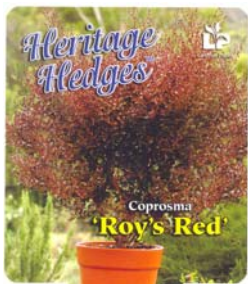

Plant Name	CommonName	Flower Details		$	Cultural Details <i>(refer legend)</i>
		Color	Period		
Exotic					
Buddleja davidii 'Pink Delight'	<i>SPECIAL</i> Pink Butterfly Bush	pink	Nov-Jan	$0.90	E V PS MC2 SH3
Buddleja davidii 'Royal Red'	Red Butterfly Bush	red	Nov-Jan	$1.30	E V PS MC2 SH3
Buddleja davidii 'White Profusion'	<i>SPECIAL</i> White Butterfly Bush	white	Nov-Jan	$0.90	E Z PS MC2 SH3
Buxus sempervirens	English Box	pale yellow	Sep-Nov	$1.25	E V PS H SH3
* Campanula punctata rubriflora 'Hot Lips'	Spotted Bell Flower	pink	Oct-Feb	$1.65	E PS M R
Carex testaceae Not for WA	Sedge	ivory	Dec-Feb	$1.30	E V PS M G
Caryopteris x clandonensis 'Lisaura'	Hint of Gold	deep blue	Feb-May	$1.30	E X PS M SH2
Chrysanthemum yezoense	Ground cover Chrysanthemum	white	Sep-Jan	$1.30	E SUL SH2
Cistus monspeliensis	Spanish Rock Rose	white/yellow	Oct-Jan	$1.30	E X SUMC2 SH2
Cistus x hybridus	Mounding White Rock Rose	white	Oct-Jan	$1.30	E X PS MC2 PSH
Cistus x laxus 'Snow White'	Snow White Rock Rose	white	Oct-Jan	$1.30	E X PS MC2 SH3
Cistus x pulverulentus 'Sunset' (L)	Sun Rose	mauve pink	Oct-Jan	$1.30	E X SUMC2 SH1
Cistus x purpureus 'Brilliancy'	Pink Rock Rose	pink	Oct-Jan	$1.30	E V SUMC2 SH2
Coleonema alba	White Diosma	white	Jun-Oct	$1.30	E V SUM SH2
Coleonema pulchrum compactum	Dwarf Pink Diosma	pink	Jul-Nov	$1.30	E V PS L SH2
Convolvulus cneorum	Silver Bush	white	Nov-Feb	$1.30	E V SUM SH1
Convolvulus sabatius	Mauve Bindweed	mauve	Nov-Feb	$1.30	E V SUM GC
Coprosma 'Painted Lights'	Painted Coprosma	pink	Aug-Oct	$1.40	E PS MC2 SH3
* Coprosma 'Rainbow Surprise'	Multicolored Coprosma	insignificant	Aug-Oct	$1.40	E Z PS MC1 SH3
Coprosma repens 'Marble Queen'	Variiegated Mirror Bush	ivory	Aug-Oct	$1.30	E V PS MC2 SH3
Coprosma 'Roy's Red'	Red Coprosma	insignificant	Aug-Oct	$1.30	E X PS MC1 SH2
Cordylone australis 'Red Sensation' T/C	Red Cordylone	cream	Nov-Dec	$2.10	E Z SUL C2 CL
Coreopsis 'Limerock Ruby'	Limerock Ruby Tickseed	red	Oct-Apr	$1.30	E PS M R
Corydalis flexuosa 'Purple Leaf' T/C	Purple Leaved Corydalis	violet blue	Sep-Dec	$1.95	E X PS M SH1
* Cosmos atrosanguineus	Chocolate Cosmos	brown	Dec-Mar	$1.35	E Z PS L SH2
Cuphea hyssopifolia 'Golden Ruby'	Golden Cuphea	red purple	All Year	$1.30	E Z PS L R
Delphinium x belladonna 'Casa Blanca'	White Giant Larkspur	white	Nov-Feb	$1.30	E PFM SH2
Dianthus 'Candy Floss' NEW LINE	Scented Pink	soft pink	Sep-Apr	$1.35	E SUL R
Dianthus 'Damask Superb' NEW LINE	Crimson Sweet William	crimson + bl	Aug-May	$1.35	E PS M R
Dianthus 'Old Velvet'	Old Velvet Pink	crimson	Nov-Feb	$1.35	E SUL R
Dianthus 'Olde English'	Rock Pink	pink	Nov-Feb	$1.35	E SUL R
Dianthus 'Select Red'	<i>SPECIAL</i> Select Red Dianthus	bright red	Apr-Nov	$0.90	E Z SUL R
* Diascia cordata 'Whisper Cranberry Red'	Cranberry Red Diascia	red	Apr-Sep	$1.30	E Y PS M GC
Diascia cordata 'Whisper Lavender Pink'	Lavender Pink Diascia	mauve pink	Apr-Sep	$1.30	E Y PS M GC
Diascia personata 'Hopley's'	Hopley's Twinspur	pink	Oct-Mar	$1.30	E PS M R
Dicliptera sericea...Stunning Plant!!!..try it!	Hummingbird Plant	orange	Jan-May	$1.40	E X PS S SH2
* Dierama pulcherrimum 'Blue Bells'	Blue Fairy Wand	blue	Jan-Apr	$1.35	E PS M R
Diets grandiflora	Wild Iris	white	Nov-Feb	$1.20	E V SUM CL

(L) = Labels are supplied with tubestock at cost.

BD/BE = Bulb - Deciduous/Evergreen	E = Exotic, Non Australian	SH = Indoor Shrub
C = Climbing Shrub	F = Filtered Sun	L = Light Frost Tolerant
C1/C2 = Frontline Coastal / Secondline Coastal	FF = Filtered to Full Sun	M = Moderate Frost Tolerant
CL = Clumping Shrub	G = Grass	N = Native Plant
CR = Creeper	GC = Ground Cover	O = Pictorial Label - Other Printer
D = Deciduous, Non Australian	H = Heavy Frost Tolerant	¶ = Must purchase label
	IP = Indoor Plant	* = Less than 250 plants in stock