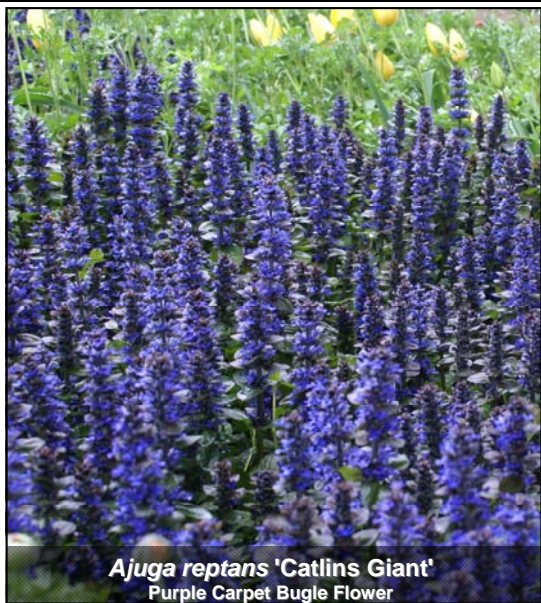

Ajuga reptans 'Catlins Giant'
Purple Carpet Bugle Flower