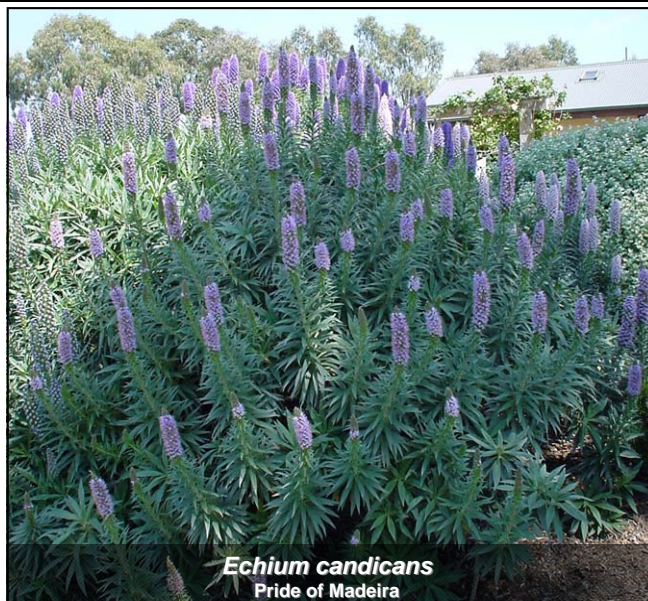

Plant Name	CommonName	Flower Details		$	Cultural Details <i>(refer legend)</i>	
		Color	Period			
Exotic						
Duranta erecta	<i>SPECIAL</i> Sky-Flower, Pigeon Berry	blue	All Year	$0.90	E V SUM	SH3
Dymondia margaretae	Silver Carpet	yellow	Sep-Nov	$1.40	E Z PS L C2	GC
Echinacea purpurea 'Pow Wow White'	White Coneflower	white	Nov-Feb	$1.30	E Z PS H	SH2
Echium candicans	Pride of Madeira, Viper's Bugloss	blue	Sep-Dec	$1.30	E Y SUL C2	SH3
Elaeagnus x ebbingei	Ebbings Silverberry	white	Mar-May	$1.40	E PS MC1	SH3
* Epilobium canum 'Ed Carman'	Red Hummingbird Flower	red orange	Dec-Feb	$1.40	E PS M	SH1
Erodium reichardii 'Pink Galaxy'	Pale Pink Alpine Geranium	pale pink	Sep-Apr	$1.40	E V PS MC1	R
Erysimum 'Apricot Twist'	Apricot Wallflower	orange	Aug-Dec	$1.50	E Z PS M	SH2
Erysimum 'Bowles Mauve'	Mauve Wall Flower	mauve	Aug-Oct	$1.50	E V PS M	SH2
* Escallonia 'Nana Rosea'	Escallonia 'Pink Pixie'	pink	Oct-May	$1.30	E Z PS L C2	SH2
* Escallonia 'Red Elf'	Dwarf Red Escallonia	red	Oct-May	$0.90	E Z PS L	SH3
Eucomis zambesiaca	Summer Hyacinth	white	Jan-Mar	$0.90	E X PS L	CL
Eumorphia prostrata <i>Great silver groundcover!</i>	Silver Cloud	white	Jan-Apr	$1.30	E X SUL	GC
Euonymus fortunei 'Kewensis'	Wintercreeper	cream	Dec-Jan	$1.30	E X SUM	SH1
Euonymus japonica microphyllus 'Green Rocket'		cream	Nov-Jan	$1.40	E SUM	SH1
Euonymus japonica 'Pierrolino'	Variiegated Euonymus	cream	Nov-Jan	$1.40	E X PS M	SH2
* Evolvulus pilosus 'Blue Daze'				$1.40	E V	
Felicia amelloides	Blue Marguerite	blue	Sep-Nov	$1.30	E V PS M	R
Festuca glauca 'Elijah Blue'	Elijah Blue Grass	brown	Nov-Jan	$1.35	E X PS L	G
Ficus pumila	Creeping Fig	insignificant		$1.40	E V SS MC2	C
Fuchsia 'Beacon'	Beacon Fuchsia	crimson+pink	All Year	$1.35	E X PS L	SH1
Fuchsia 'Florabelle'	Fuchsia	crimson	All Year	$1.35	E X PFL	SH1
* Fuchsia regia	Climbing Fuchsia	crimson	Dec-Mar	$1.50	E PFL	SC
Gaura lindheimeri	White Butterfly, The Bride	white	Feb-May	$1.25	E V PS M	SH1
Gaura lindheimeri 'Belleza White'	Belleza White Gaura	white	Sep-Apr	$1.30	E Z PS M	SH1
Gaura lindheimeri 'Blaze'	Blaze	pink	Feb-May	$1.50	E PS M	SH2
* Gazania rigens 'Daybreak Yellow'	Treasure Flowers	yellow	Aug-Apr	$1.30	E Y SUM MC2	GC
Genista x spachiana 'Yellow Imp'	Dwarf Genista	yellow	Aug-Nov	$1.40	E V PS M	SH1
Geum chiloense 'Lady Stratheden'	Yellow Chilean Aven	yellow	Sep-Dec	$1.30	E Z SUL	SH1
Hebe 'Black Beauty'	Black Leaved Veronica	purple	Jan-Mar	$1.40	E X PS MC2	SH2
Hebe buxifolia	Hebe/Veronica	white	Aug-Jan	$1.30	E V SUM MC2	SH2
Hebe 'Purple Haze'	<i>SPECIAL</i> Purple Hebe	purplish blue	May-Sep	$0.90	E Z SUM MC2	SH2
Hebe 'Snowdrift'	White Hebe	white	Oct-Jan	$1.30	E Z PS MC1	SH2
Hebe 'Wiri Cloud'	Wiri Hebe	pink	Dec-Feb	$1.30	E Z SUM MC2	SH0
Hebe 'Wiri Vision'	Crimson Hebe	crimson	Nov-Jan	$1.30	E Z SUM MC2	SH2
Helichrysum italicum serotinum	Curry Plant	mustard	Dec-Feb	$1.30	E Z PS M	SH1
* Helichrysum petiolare 'Limelight'	Liquorice Plant	cream	Jan-Apr	$1.30	E X SUM MC2	SH2
Heliotropium arborescens 'Cherry Pie'	Heliotrope, Cherry Pie	purple	Sep-Feb	$1.30	E Y SUS	SH1

(L) = Labels are supplied with tubestock at cost.

PA = Part Sun	SH0 = Dwarf Shrub < 0.4m	T1 = Small Tree < 5.0m
PF = Part to Filtered Sun	SH1 = Small Shrub 0.4 - 0.8m	T2 = Medium Tree 5.0 - 15.0m
PS = Part to Full Sun	SH2 = Medium Shrub 0.8 - 1.5m	T3 = Large Tree > 15.0m
R = Rockery Plant	SH3 = Large Shrub 1.5 - 3.0m	V = Pictorial Label - Various Printers
S = Frost Sensitive	SC = Scrambler	X = Pictorial Label - Larkman Nurseries
SF = Shade to Filtered Sun	SU = Full Sun	Y = Pictorial Label - Macbird Floraprint
SH = Full Shade	SS = Full Shade to Full Sun	Z = Pictorial Label - Norwood Labels