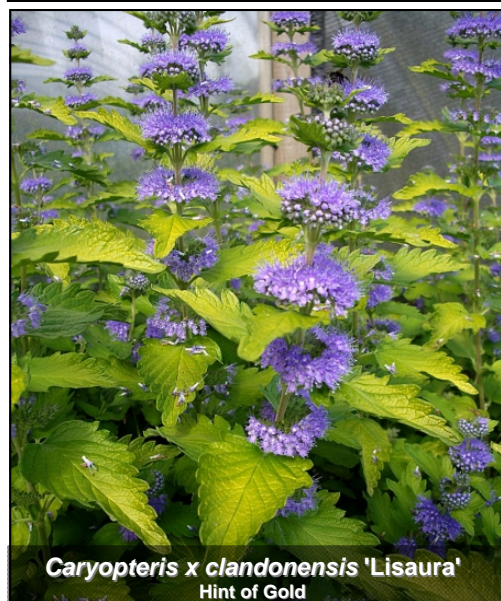

Plant Name	CommonName	Flower Details		$	Cultural Details <i>(refer legend)</i>
		Color	Period		
Exotic					
Buddleja davidii 'Pink Delight'	<i>SPECIAL</i> Pink Butterfly Bush	pink	Nov-Jan	$0.90	E V PS MC2 SH3
Buddleja davidii 'Royal Red'	Red Butterfly Bush	red	Nov-Jan	$1.30	E V PS MC2 SH3
Buddleja davidii 'White Profusion'	<i>SPECIAL</i> White Butterfly Bush	white	Nov-Jan	$0.90	E Z PS MC2 SH3
Buxus sempervirens	English Box	pale yellow	Sep-Nov	$1.25	E V PS H SH3
* Campanula punctata rubriflora 'Hot Lips'	Spotted Bell Flower	pink	Oct-Feb	$1.65	E PS M R
Carex testaceae Not for WA	Sedge	ivory	Dec-Feb	$1.30	E V PS M G
Caryopteris x clandonensis 'Lisaura'	Hint of Gold	deep blue	Feb-May	$1.30	E X PS M SH2
Chrysanthemum yezoense	Ground cover Chrysanthemum	white	Sep-Jan	$1.30	E SUL SH2
Cistus monspeliensis	Spanish Rock Rose	white/yellow	Oct-Jan	$1.30	E X SUMC2 SH2
Cistus x hybridus	Mounding White Rock Rose	white	Oct-Jan	$1.30	E X PS MC2 PSH
Cistus x laxus 'Snow White'	Snow White Rock Rose	white	Oct-Jan	$1.30	E X PS MC2 SH3
Cistus x pulverulentus 'Sunset' (L)	Sun Rose	mauve pink	Oct-Jan	$1.30	E X SUMC2 SH1
Cistus x purpureus 'Brilliancy'	Pink Rock Rose	pink	Oct-Jan	$1.30	E V SUMC2 SH2
Coleonema alba	White Diosma	white	Jun-Oct	$1.30	E V SUM SH2
Coleonema pulchrum compactum	Dwarf Pink Diosma	pink	Jul-Nov	$1.30	E V PS L SH2
Convolvulus cneorum	Silver Bush	white	Nov-Feb	$1.30	E V SUM SH1
Convolvulus sabatius	Mauve Bindweed	mauve	Nov-Feb	$1.30	E V SUM GC
Coprosma 'Painted Lights'	Painted Coprosma	pink	Aug-Oct	$1.40	E PS MC2 SH3
* Coprosma 'Rainbow Surprise'	Multicolored Coprosma	insignificant	Aug-Oct	$1.40	E Z PS MC1 SH3
Coprosma repens 'Marble Queen'	Variiegated Mirror Bush	ivory	Aug-Oct	$1.30	E V PS MC2 SH3
Coprosma 'Roy's Red'	Red Coprosma	insignificant	Aug-Oct	$1.30	E X PS MC1 SH2
Cordylone australis 'Red Sensation' T/C	Red Cordylone	cream	Nov-Dec	$2.10	E Z SUL C2 CL
Coreopsis 'Limerock Ruby'	Limerock Ruby Tickseed	red	Oct-Apr	$1.30	E PS M R
Corydalis flexuosa 'Purple Leaf' T/C	Purple Leaved Corydalis	violet blue	Sep-Dec	$1.95	E X PS M SH1
* Cosmos atrosanguineus	Chocolate Cosmos	brown	Dec-Mar	$1.35	E Z PS L SH2
Cuphea hyssopifolia 'Golden Ruby'	Golden Cuphea	red purple	All Year	$1.30	E Z PS L R
Delphinium x belladonna 'Casa Blanca'	White Giant Larkspur	white	Nov-Feb	$1.30	E PFM SH2
Dianthus 'Candy Floss' NEW LINE	Scented Pink	soft pink	Sep-Apr	$1.35	E SUL R
Dianthus 'Damask Superb' NEW LINE	Crimson Sweet William	crimson + bl	Aug-May	$1.35	E PS M R
Dianthus 'Old Velvet'	Old Velvet Pink	crimson	Nov-Feb	$1.35	E SUL R
Dianthus 'Olde English'	Rock Pink	pink	Nov-Feb	$1.35	E SUL R
Dianthus 'Select Red'	<i>SPECIAL</i> Select Red Dianthus	bright red	Apr-Nov	$0.90	E Z SUL R
* Diascia cordata 'Whisper Cranberry Red'	Cranberry Red Diascia	red	Apr-Sep	$1.30	E Y PS M GC
Diascia cordata 'Whisper Lavender Pink'	Lavender Pink Diascia	mauve pink	Apr-Sep	$1.30	E Y PS M GC
Diascia personata 'Hopley's'	Hopley's Twinspur	pink	Oct-Mar	$1.30	E PS M R
Dicliptera sericea...Stunning Plant!!!..try it!	Hummingbird Plant	orange	Jan-May	$1.40	E X PS S SH2
* Dierama pulcherrimum 'Blue Bells'	Blue Fairy Wand	blue	Jan-Apr	$1.35	E PS M R
Diets grandiflora	Wild Iris	white	Nov-Feb	$1.20	E V SUM CL

(L) = Labels are supplied with tubestock at cost.

BD/BE = Bulb - Deciduous/Evergreen	E = Exotic, Non Australian	SH = Indoor Shrub
C = Climbing Shrub	F = Filtered Sun	L = Light Frost Tolerant
C1/C2 = Frontline Coastal / Secondline Coastal	FF = Filtered to Full Sun	M = Moderate Frost Tolerant
CL = Clumping Shrub	G = Grass	N = Native Plant
CR = Creeper	GC = Ground Cover	O = Pictorial Label - Other Printer
D = Deciduous, Non Australian	H = Heavy Frost Tolerant	¶ = Must purchase label
	IP = Indoor Plant	* = Less than 250 plants in stock