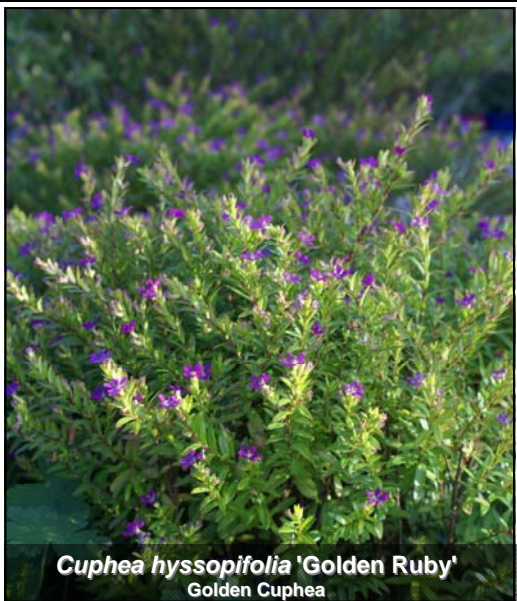

Plant Name	CommonName	Flower Details		$	Cultural Details <i>(refer legend)</i>
		Color	Period		
Exotic					
Buddleja davidii 'Pink Delight'	<i>SPECIAL</i> Pink Butterfly Bush	pink	Nov-Jan	$0.90	E V PS MC2 SH3
Buddleja davidii 'Royal Red'	Red Butterfly Bush	red	Nov-Jan	$1.30	E V PS MC2 SH3
Buddleja davidii 'White Profusion'	<i>SPECIAL</i> White Butterfly Bush	white	Nov-Jan	$0.90	E Z PS MC2 SH3
Buxus sempervirens	English Box	pale yellow	Sep-Nov	$1.25	E V PS H SH3
* Campanula punctata rubriflora 'Hot Lips'	Spotted Bell Flower	pink	Oct-Feb	$1.65	E PS M R
Carex testaceae Not for WA	Sedge	ivory	Dec-Feb	$1.30	E V PS M G
Caryopteris x clandonensis 'Lisaura'	Hint of Gold	deep blue	Feb-May	$1.30	E X PS M SH2
Chrysanthemum yezoense	Ground cover Chrysanthemum	white	Sep-Jan	$1.30	E SUL SH2
Cistus monspeliensis	Spanish Rock Rose	white/yellow	Oct-Jan	$1.30	E X SUMC2 SH2
Cistus x hybridus	Mounding White Rock Rose	white	Oct-Jan	$1.30	E X PS MC2 PSH
Cistus x laxus 'Snow White'	Snow White Rock Rose	white	Oct-Jan	$1.30	E X PS MC2 SH3
Cistus x pulverulentus 'Sunset' (L)	Sun Rose	mauve pink	Oct-Jan	$1.30	E X SUMC2 SH1
Cistus x purpureus 'Brilliancy'	Pink Rock Rose	pink	Oct-Jan	$1.30	E V SUMC2 SH2
Coleonema alba	White Diosma	white	Jun-Oct	$1.30	E V SUM SH2
Coleonema pulchrum compactum	Dwarf Pink Diosma	pink	Jul-Nov	$1.30	E V PS L SH2
Convolvulus cneorum	Silver Bush	white	Nov-Feb	$1.30	E V SUM SH1
Convolvulus sabatius	Mauve Bindweed	mauve	Nov-Feb	$1.30	E V SUM GC
Coprosma 'Painted Lights'	Painted Coprosma	pink	Aug-Oct	$1.40	E PS MC2 SH3
* Coprosma 'Rainbow Surprise'	Multicolored Coprosma	insignificant	Aug-Oct	$1.40	E Z PS MC1 SH3
Coprosma repens 'Marble Queen'	Variiegated Mirror Bush	ivory	Aug-Oct	$1.30	E V PS MC2 SH3
Coprosma 'Roy's Red'	Red Coprosma	insignificant	Aug-Oct	$1.30	E X PS MC1 SH2
Cordylone australis 'Red Sensation' T/C	Red Cordylone	cream	Nov-Dec	$2.10	E Z SUL C2 CL
Coreopsis 'Limerock Ruby'	Limerock Ruby Tickseed	red	Oct-Apr	$1.30	E PS M R
Corydalis flexuosa 'Purple Leaf' T/C	Purple Leaved Corydalis	violet blue	Sep-Dec	$1.95	E X PS M SH1
* Cosmos atrosanguineus	Chocolate Cosmos	brown	Dec-Mar	$1.35	E Z PS L SH2
Cuphea hyssopifolia 'Golden Ruby'	Golden Cuphea	red purple	All Year	$1.30	E Z PS L R
Delphinium x belladonna 'Casa Blanca'	White Giant Larkspur	white	Nov-Feb	$1.30	E PFM SH2
Dianthus 'Candy Floss' NEW LINE	Scented Pink	soft pink	Sep-Apr	$1.35	E SUL R
Dianthus 'Damask Superb' NEW LINE	Crimson Sweet William	crimson + bl	Aug-May	$1.35	E PS M R
Dianthus 'Old Velvet'	Old Velvet Pink	crimson	Nov-Feb	$1.35	E SUL R
Dianthus 'Olde English'	Rock Pink	pink	Nov-Feb	$1.35	E SUL R
Dianthus 'Select Red'	<i>SPECIAL</i> Select Red Dianthus	bright red	Apr-Nov	$0.90	E Z SUL R
* Diascia cordata 'Whisper Cranberry Red'	Cranberry Red Diascia	red	Apr-Sep	$1.30	E Y PS M GC
Diascia cordata 'Whisper Lavender Pink'	Lavender Pink Diascia	mauve pink	Apr-Sep	$1.30	E Y PS M GC
Diascia personata 'Hopley's'	Hopley's Twinspur	pink	Oct-Mar	$1.30	E PS M R
Dicliptera sericea...Stunning Plant!!!..try it!	Hummingbird Plant	orange	Jan-May	$1.40	E X PS S SH2
* Dierama pulcherrimum 'Blue Bells'	Blue Fairy Wand	blue	Jan-Apr	$1.35	E PS M R
Diets grandiflora	Wild Iris	white	Nov-Feb	$1.20	E V SUM CL

(L) = Labels are supplied with tubestock at cost.

BD/BE = Bulb - Deciduous/Evergreen	E = Exotic, Non Australian	SH = Indoor Shrub
C = Climbing Shrub	F = Filtered Sun	L = Light Frost Tolerant
C1/C2 = Frontline Coastal / Secondline Coastal	FF = Filtered to Full Sun	M = Moderate Frost Tolerant
CL = Clumping Shrub	G = Grass	N = Native Plant
CR = Creeper	GC = Ground Cover	O = Pictorial Label - Other Printer
D = Deciduous, Non Australian	H = Heavy Frost Tolerant	¶ = Must purchase label
	IP = Indoor Plant	* = Less than 250 plants in stock