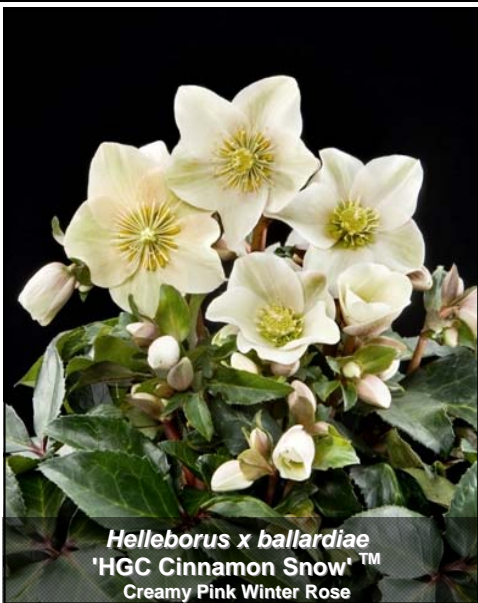

Helleborus niger 'HGC Snow Frills' TM T/C (L)	Double White Winter Rose	white	Jul-Oct	$4.00	E X PS	SHO
Helleborus x ballardiae HGC 'Cinnamon Snow' 20cm	Creamy Pink Winter Rose	creamy pink	Jul-Oct	$15.00	E X PS H	SHO
Helleborus x ballardiae HGC 'Pink Frost' 20cm	Pink Frost Hellebore	pink	Jul-Oct	$15.00	E X PS H	SHO
Helleborus x hybridus	Hellebore hybrids	mixed	Jul-Oct	$1.75	E V PS H	SHO
Helleborus x hybridus 'Court Ladies'	Mixed Lenten Rose	mixed pastel	Jul-Oct	$1.75	E X PS H	SHO
Helleborus x hybridus 'Duke of Burgundy'	Crimson Lenten Rose	burgundy	Jul-Oct	$1.95	E X PS H	SHO
Helleborus x hybridus 'Pink Baron' (L)	Pink Lenten Rose	pink	Jul-Oct	$1.95	E X PS H	SHO
* Heuchera micrantha 'Palace Purple'	Purple Heuchera	white	Nov-Feb	$1.50	E V SF M	SH1
Heucherella 'Sunspot' (L)	Golden Foam Flower	pink	Oct-Dec	$1.95	E X SF M	R
Hosta 'Allan P McConnell'	Hosta 'Allan P McConnell'	lavender	Nov-Feb	$2.25	D SF M	SH1
Hosta 'Blue Cadet'	Blue Hosta	purple	Dec-Feb	$2.25	D X SF M	R
Hosta 'Blue Wedgwood'	Blue Hosta	pale lavender	Dec-Feb	$2.25	D V SF M	R
Hosta 'Undulata'	Streaked Plantain Lily	lavender	Dec-Feb	$2.25	D V SF M	R
Hydrangea macrophylla	Large Leaf Hydrangea	pink	Nov-Jan	$1.50	D Y PF MC1	SH2
Hydrangea macrophylla glabrifolia	Phillipino Hydrangea	white	Feb-Mar	$1.65	E PAL C2	SH2
Hydrangea serrata 'Crug Cobalt'	Dwarf Hydrangea	blue	Dec-Mar	$1.85	D SS MC1	SH2
Hydrangea serrata 'Fuji Waterfall'	Large White Hydrangea	white	Dec-Mar	$1.85	D X SS MC1	SH3
* Hydrangea serrata 'Nigra'	Black Stemmed Hydrangea	blue	Nov-Jan	$1.85	D PF MC1	SH2
Hydrangea serrata 'Preziosa'	Preziosa Hydrangea	pink + lavender	Nov-Jan	$1.85	D PF MC1	SH2
Hydrangea serrata thunbergii 'Plena'	Double Pink Hydrangea	pink	Dec-Mar	$1.85	D SS MC1	SH3
Imperata cylindrica 'Rubra'	'Red Baron'	silver grey	Nov-Dec	$1.30	E V PS M	G
Kniphofia 'Cobra' T/C (L)	Torch Lily	cream + orange	Nov-Jan	$1.95	E X PS MC2	CL
Kniphofia hirsuta 'Traffic Lights'	Traffic Lights	red+lime green	Nov-Feb	$1.65	E X PS	CL
Kniphofia uvaria 'Tritoma Mixed'	Hot Poker	mixed	Nov-Feb	$1.30	E Z PS	CL
Ledebouria petiolata 'Black Pearl' (L)	African Hosta	white	Oct-Dec	$1.40	E PS L	BE
* Limonium peregrinum	Pink Statice	rosy pink	Jan-Mar	$2.10	E V PS M	SH1
Liriope gigantea 75mm	Evergreen Giant	lilac	Jan-Apr	$1.85	E Z SS MC2	G
Liriope gigantea (seed grown)	Giant Liriope	lilac	Jan-Apr	$1.35	E Z SS MC2	G
Lithodora diffusa 'Grace Ward'	Blue Lithodora	deep blue	Sep-Jan	$1.30	E V SUL	GC
* Lonicera nitida	Box Leaf Honeysuckle	cream	Sep-Oct	$1.20	E V PS MC2	SH1
Lophomyrtus 'Krinkly' Restricted -Tas/WA	New Zealand Myrtle	cream	Dec-Feb	$1.50	E PS M	SH3
Lupinus polyphyllus 75mm	Russell Lupins	assorted	Sep-Jan	$1.75	E PS H	SH2
Lysimachia congestiflora 'Shooting Stars' NEW	Shooting Stars	yellow	Oct-Jan	$1.45	E X PS M	SH1
Matricaria recutita 9.5cm	German Chamomile	white	Dec-Feb	$2.10	E O PS M	HB
Metrosideros excelsa 'Pink Lady' (L) Restricted -Tas/WA	Pink Christmas Bush	pink	Nov-Dec	$1.85	E V PS MC1	T2
Nandina domestica 'Nana'	Dwarf Sacred Bamboo	insignificant	All Year	$1.30	E V SS H	SH2
Nemesia 'Serengeti Upright Purple'	Serengeti Purple Nemesia	purple	Aug-Jun	$0.90	E PS L	R
Nepeta x faassenii 'Dropmore'	Dropmore Catmint	violet blue	Oct-Jan	$1.30	E PS L	R

(L) = Labels are supplied with tubestock at cost.

BD/BE = Bulb - Deciduous/Evergreen	E = Exotic, Non Australian	SH = Indoor Shrub
C = Climbing Shrub	F = Filtered Sun	L = Light Frost Tolerant
C1/C2 = Frontline Coastal / Secondline Coastal	FF = Filtered to Full Sun	M = Moderate Frost Tolerant
CL = Clumping Shrub	G = Grass	N = Native Plant
CR = Creeper	GC = Ground Cover	O = Pictorial Label - Other Printer
D = Deciduous, Non Australian	H = Heavy Frost Tolerant	¶ = Must purchase label
	IP = Indoor Plant	* = Less than 250 plants in stock