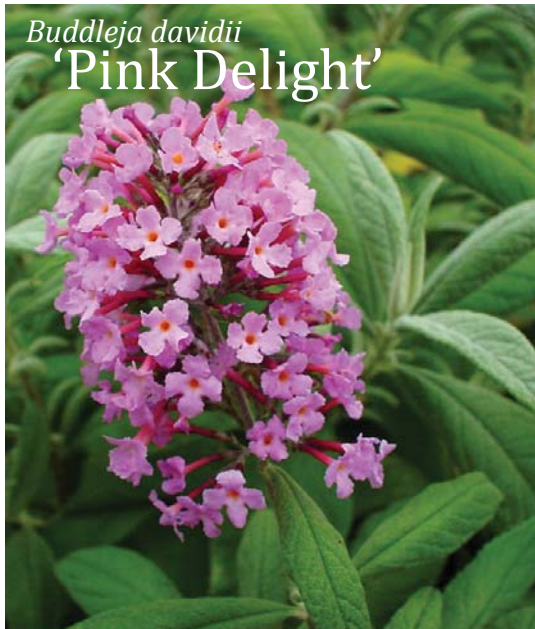

Coreopsis
'Limerock Ruby'