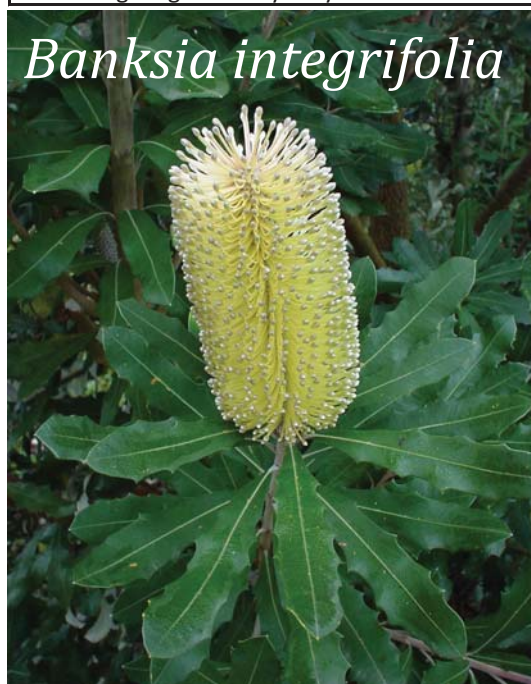

Callistemon viminalis
'Dawson River'

Plant Name	Common Name	Flower Details		$	Cultural Details
		Color	Period		
Natives					
Banksia integrifolia	<i>Special</i> Coastal Banksia	yellow	Jan-May	$0.90	N V PS MC1 T2
* Brachyscome multifida dilitata 'Break O'Day'	Cut Leaf Daisy	mauve	All Year	$1.30	N V SU L R
Brachyscome multifida 'Mauve Delight'	Large Mauve Cut Leaf Daisy	mauve blue	All Year	$1.30	N SU L R
Callistemon 'King's Park Special' <i>Restricted WA/TAS</i>	Red Bottlebrush	red	Dec-Jan	$1.30	N V SU L C2 T1
Callistemon viminalis 'Dawson River' <i>Restricted WA/TAS</i>	Weeping Bottlebrush	crimson	Sep-Dec	$1.30	N V SU L C2
Callistemon viminalis 'Hannah Ray' <i>Restricted WA/TAS</i>	Weeping Bottlebrush	red	Sep-Dec	$1.30	N V SU MC2 T1
* Callistemon 'Western Glory' <i>Restricted WA/TAS</i>	Bottlebrush	deep red	Oct-Dec	$1.30	N V SU L C1 SH3
Callistemon x hybrida 'Mary MacKillopTM' <i>Restricted WA/TAS</i>	Mary MacKillop Bottlebrush	cardinal red	Sep-Mar	$1.30	N V FL MC2 SH3
Carex appressa	<i>Special</i> Tall Sedge	light brown	Nov-Jan	$0.90	N Y PS G
Carex gaudichaudiana	<i>Special</i> Lizard Tail Sedge	white	Nov-Jan	$0.90	N PS M G
Correa alba	White Correa	white	Aug-May	$1.30	N V PF L C2 SH2
Correa glabra 'Barossa Gold'	Golden Rock Correa	yellow green	Feb-Oct	$1.30	N X PF M SH2
* Correa reflexa "Prostrate Small Round Leaf Form"			Jun-Nov	$1.30	N PS M SH1
Dianella perfragrans	<i>Special</i>	blue/yellow	Oct-Jan	$0.90	N SU H C2 G
Dianella revoluta (seed)	Spreading Flax Lily	blue	Oct-Jan	$1.40	N Y SU H C2 G
Ficinia nodosa	<i>Special</i> Knobby Club Rush	brown green	Nov-Sep	$0.90	N Z SU L G
Goodenia ovata	<i>Special</i> Hop Goodenia	yellow	Aug-Feb	$0.90	N V SS M SH2
Grevillea lanigera 'Mount Tamboritha'	Woolly Grevillea	red	Mar-Dec	$1.65	N V PS MC2 GC
* Grevillea lanigera nana	Dwarf Woolly Grevillea	red	Mar-Dec	$1.50	N PS MC2 GC
Hardenbergia violaceae 'Alba'	<i>Special</i> White Native Sarsparilla	white	Jun-Sep	$0.90	N V PS L SH2
* Kennedia prostrata	Running Postman	red	Sep-Jan	$1.30	N V PS M C
Kunzea baxteri <i>Restricted WA/TAS</i>	<i>Special</i> Baxter's Kunzea	red	Sep-Jan	$0.90	N V PS L SH3
Lomandra longifolia	Matt rush	white	Sep-Dec	$1.20	N Z SS M CL
Melaleuca linarifolia 'Claret Tops' <i>Restricted WA/TAS</i>	Red Tipped Tea Tree	white	Dec-Feb	$1.40	N V PS L C2 SH1
* Myoporum parvifolium 'Album'	Creeping Boobialla	white	Sep-Mar	$1.25	N V PS MC2 GC
Pennisetum alopecuroides	Swamp fox-tail	rose	Dec-May	$1.25	N V PS H C2 G
Prostanthera incisa 'Mintfresh'	<i>Special</i> Austrafloora Minty	violet	Dec-Feb	$0.90	N O PS M SH3
Prostanthera rotundifolia	Round Leaf Native Mintbush	mauve	Sep-Nov	$1.40	N V PS L C2 T1
* Scaevola aemula 'Blue Ribbon'	Blue Ribbon Scaevola	mauve blue	Sep-May	$1.35	N Y SU L GC
Syzygium australe 'Hinterland Gold' - small <i>Restricted WA/TAS</i>	Lilly Pilly	white	Oct-Dec	$1.50	N Y SU L T2
Themeda australis	<i>Special</i> Kangaroo Grass	ivory	Dec-Feb	$0.90	N PS M G
Viola hederaceae	Native Violet	blue+white	All Year	$1.30	N V PS M GC
Westringia fruticosa	<i>Special</i> Native Rosemary	white	All Year	$0.90	N V SU MC2 SH2
Westringia fruticosa 'Smokie'	Smokie	white	All Year	$1.30	N V PS MC2 SH3
Westringia fruticosa 'Sea Mist'	Variegated Native Rosemary	white	All Year	$1.30	N V PS MC2 SH2
Westringia fruticosa 'Zena'	Coastal Rosemary	white pale	All Year	$1.30	N Z PS MC2 SH2
Westringia rigida 'Milky Way'	Compact White Native Rose	white	All Year	$1.50	N X SU MC2 SH1

Banksia integrifolia