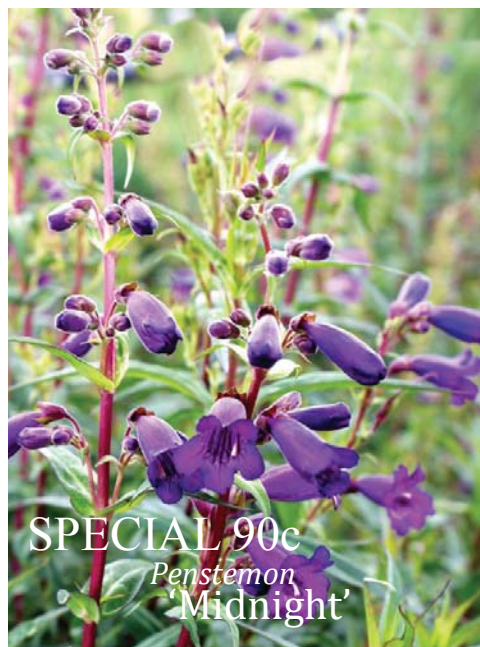

Stachys lanata
SPECIAL 90c

SPECIAL 90c

Kunzea baxteri

Tibouchina laxa
'Skylab'

SPECIAL 90c

SPECIAL 90c
Penstemon
'Midnight'

25% DISCOUNT
Buy 3 trays and get 1 free

Phormium 'Yellow Wave'