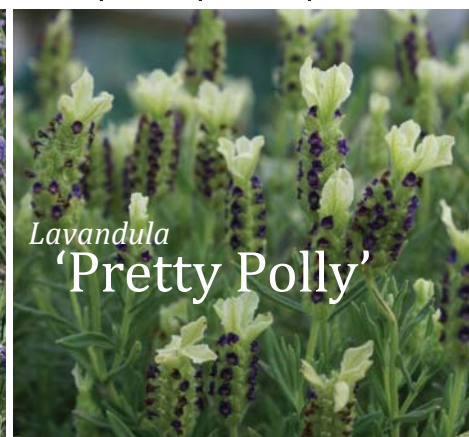

Plant Name	Common Name	Flower Details		$	Cultural Details
		Color	Period		
Lavenders					
Lavandula angustifolia 'Avice Hill' (L) PBR Nursery Use	Lavender Impressions	violet	Oct-Jan	$1.30	E X SU MC2 SH1
Lavandula angustifolia 'Bee'	Oil Lavender	purple	Oct-Dec	$1.40	E SU MC2 SH2
* Lavandula angustifolia 'Egerton Blue' - very small	English Lavender	deep purple	Oct-Jan	$1.40	E SU MC2 SH1
Lavandula angustifolia 'Hidcote Carlisle'	The True Hidcote Lavender	deep purple	Oct-Jan	$1.40	E SU MC2 SH1
Lavandula angustifolia 'Maillette'	French English Lavender	purple	Oct-Jan	$1.40	E SU MC2 SH2
Lavandula angustifolia 'Miss Muffet'	Dwarf Blue Lavender	lilac blue	Oct-Jan	$1.40	E X SU MC2 SH2
Lavandula angustifolia 'Pacific Blue'	Pacific Lavender	violet blue	Oct-Jan	$1.40	E X SU MC2 SH2
Lavandula angustifolia 'Riverina Eunice' PBR (Nursery Use)	Culinary Lavender	lavender blue	Oct-Nov	$1.85	E X SU MC2 SH1
* Lavandula angustifolia 'Riverina Heather' PBR (Nursery)	English Lavender	lavender	Oct-Dec	$2.10	E SU MC2 SH1
Lavandula angustifolia 'Swampy'	Swampy Lavender	deep purple	Oct-Dec	$1.40	E SU MC2 SH1
Lavandula angustifolia 'Twickel Purple'	Lavender	purple	Oct-Jan	$1.35	E X SU MC2 SH2
Lavandula 'Avonview'	Avonview	purple	Sep-May	$1.30	E V SU MC2 SH2
Lavandula dentata 'Allwood'	Mt Lofty Lavender	lavender	All Year	$1.30	E X SU L C2 SH2
Lavandula dentata 'Monet'	Monet	purple	All Year	$1.35	E X SU L C2 SH2
Lavandula dentata 'Pure Harmony'	White French Lavender	white	All Year	$1.40	E X SU L C2 SH2
Lavandula dentata 'Royal Crown'	Royal Crown	purple	All Year	$1.30	E X SU L C2 SH2
Lavandula 'Pretty Polly'	Pretty Polly Lavender	purple+white	Aug-Apr	$1.35	E X SU MC2 SH1
Lavandula x intermedia 'Blanche'	White Lavandin	white	Oct-Jan	$1.30	E SU MC2 SH1
Lavandula x intermedia 'Miss Donnington'	Bowles Lavandin	mauve	Nov-Feb	$1.40	E Z SU MC2 SH2
Lavandula x intermedia 'Riverina Thomas' (L) PBR (Nursery)	Riverina Thomas	purple	Nov-Feb	$1.85	E X SU MC2 SH2
Lavandula x intermedia 'Seal'	Lavandin	purple	Nov-Feb	$1.40	E X SU MC2 SH2