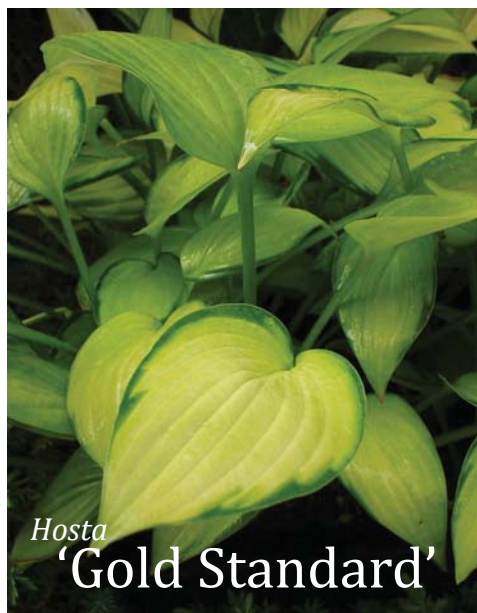

www.larkmannurseries.com.au
sales@larkmannurseries.com.au

Plant Name	Common Name	Flower Details		\$	Cultural Details		
		Color	Period				
Hostas							
Hosta 'Allan P McConnell' 10cm	Hosta 'Allan P McConnell'	lavender	Nov-Feb	\$3.95	D	SF M	SH1
Hosta montana 'Aurea Marginata' 10cm	Variiegated Plantain Lilly	pale laven	Dec-Feb	\$3.95	D	SF M	SH2
Hosta 'Blue Cadet' 10cm	Blue Hosta	purple	Dec-Feb	\$3.95	D X	SF M	R
Hosta 'Blue Wedgwood' 10cm	Blue Hosta	pale laven	Dec-Feb	\$3.95	D X	SF M	R
Hosta 'Dew Drop' 10cm	Lavender Plantain Lily	pale laven	Nov-Feb	\$3.95	D X	SF M	R
Hosta fortunei 'Francee' 10cm	Variiegated Plantain Lily	lavender	Nov-Jan	\$3.95	D	SF M	SH2
Hosta 'Fragrant Blue' 10cm	Fragrant Blue Plantain	white pale	Nov-Feb	\$3.95	D	SF M	R
Hosta 'Ginko Craig' 10cm	Variiegated Plantain Lily	lavender	Nov-Feb	\$3.95	D	SF M	SH0
Hosta 'Gold Standard' 10cm	Green and Gold Hosta	lavender	Nov-Feb	\$3.95	D	SF M	R
Hosta 'Golden Tiara'		lavender	Nov-Feb	\$2.25	D	SF M	R
Hosta 'Golden Tiara Variiegated' 10cm		lavender	Nov-Feb	\$3.95	D	SF M	R
Hosta 'Honeybells' 10cm		lavender	Nov-Feb	\$3.95	D	SF M	R
Hosta 'Jade Cascade' 10cm	Jade Plantain Lily	lavender	Nov-Jan	\$3.95	D	SF M	R
Hosta 'Krossa Regal' 10cm	Regal Plantain Lily	lavender	Nov-Jan	\$3.95	D X	SF M	SH2
Hosta 'Lime Passion' 10cm	Lime Plantain Lily	lavender	Nov-Jan	\$3.95	D	SF M	SH1
Hosta montana 10cm	Mountain Hosta	pale laven	Nov-Feb	\$3.95	D	SF M	R
Hosta 'Mr Big' 10cm	Mister Big	lavender	Nov-Jan	\$3.95	D	SF M	SH2
Hosta 'Oxheart' 10cm	Oxheart Hosta	lavender	Nov-Jan	\$3.95	D	SF M	SH1
Hosta 'Pacific Blue Edger' 10cm	Blue Edge Plantain Lily	pale laven	Nov-Feb	\$3.95	D	SF M	R
Hosta 'Shogun' 10cm	Variiegated Plantain Lilly	purple	Dec-Feb	\$3.95	D	SF M	SH2
Hosta sieboldiana elegans 10cm	Plantain Lily	mauve	Dec-Feb	\$3.95	D	SF M	SH0
Hosta 'Undulata Erromena' 10cm	Green Hosta	lavender	Dec-Feb	\$3.95	D	SF M	R
Hosta 'Willy Nilly' 10cm	Plantain Lily	white	Nov-Jan	\$3.95	D	SF M	R