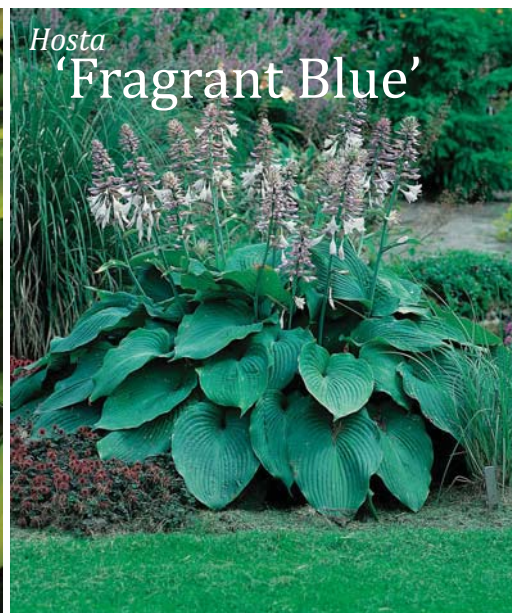

Plant Name	Common Name	Flower Details		$	Cultural Details		
		Color	Period				
Hostas							
Hosta 'Allan P McConnell' 10cm	Hosta 'Allan P McConnell'	lavender	Nov-Feb	$3.95	D	SF M	SH1
Hosta montana 'Aurea Marginata' 10cm	Variiegated Plantain Lilly	pale laven	Dec-Feb	$3.95	D	SF M	SH2
Hosta 'Blue Cadet' 10cm	Blue Hosta	purple	Dec-Feb	$3.95	D X	SF M	R
Hosta 'Blue Wedgwood' 10cm	Blue Hosta	pale laven	Dec-Feb	$3.95	D X	SF M	R
Hosta 'Dew Drop' 10cm	Lavender Plantain Lily	pale laven	Nov-Feb	$3.95	D X	SF M	R
Hosta fortunei 'Francee' 10cm	Variiegated Plantain Lily	lavender	Nov-Jan	$3.95	D	SF M	SH2
Hosta 'Fragrant Blue' 10cm	Fragrant Blue Plantain	white pale	Nov-Feb	$3.95	D	SF M	R
Hosta 'Ginko Craig' 10cm	Variiegated Plantain Lily	lavender	Nov-Feb	$3.95	D	SF M	SH0
Hosta 'Gold Standard' 10cm	Green and Gold Hosta	lavender	Nov-Feb	$3.95	D	SF M	R
Hosta 'Golden Tiara'		lavender	Nov-Feb	$2.25	D	SF M	R
Hosta 'Golden Tiara Variiegated' 10cm		lavender	Nov-Feb	$3.95	D	SF M	R
Hosta 'Honeybells' 10cm		lavender	Nov-Feb	$3.95	D	SF M	R
Hosta 'Jade Cascade' 10cm	Jade Plantain Lily	lavender	Nov-Jan	$3.95	D	SF M	R
Hosta 'Krossa Regal' 10cm	Regal Plantain Lily	lavender	Nov-Jan	$3.95	D X	SF M	SH2
Hosta 'Lime Passion' 10cm	Lime Plantain Lily	lavender	Nov-Jan	$3.95	D	SF M	SH1
Hosta montana 10cm	Mountain Hosta	pale laven	Nov-Feb	$3.95	D	SF M	R
Hosta 'Mr Big' 10cm	Mister Big	lavender	Nov-Jan	$3.95	D	SF M	SH2
Hosta 'Oxheart' 10cm	Oxheart Hosta	lavender	Nov-Jan	$3.95	D	SF M	SH1
Hosta 'Pacific Blue Edger' 10cm	Blue Edge Plantain Lily	pale laven	Nov-Feb	$3.95	D	SF M	R
Hosta 'Shogun' 10cm	Variiegated Plantain Lilly	purple	Dec-Feb	$3.95	D	SF M	SH2
Hosta sieboldiana elegans 10cm	Plantain Lily	mauve	Dec-Feb	$3.95	D	SF M	SH0
Hosta 'Undulata Erromena' 10cm	Green Hosta	lavender	Dec-Feb	$3.95	D	SF M	R
Hosta 'Willy Nilly' 10cm	Plantain Lily	white	Nov-Jan	$3.95	D	SF M	R

Roses

Rosa 'Baby Boomer' 12cm	Rose Bernadella Baby Boom	pink	Sep-May	$7.50	E O PS	SH1
Rosa 'Baby Jack' 12cm	Rose Benardella Baby Jack	white	Sep-May	$7.50	E O PS	SH1
Rosa 'Bernadella Kate's Delight' 12cm	Rose Benardella Kate's Delig	coral pink	Sep-May	$7.50	E O PS	SH1
Rosa 'Bernadella Magic Show' 12cm	Rose Benardella Magic Show	red+white	Sep-May	$7.50	E O PS	SH1
Rosa 'Bernadella Orchid Lace' 12cm	Rose Benardella Orchid Lace	deep pink	Sep-May	$7.50	E O PS	SH1
Rosa 'Bernadella Ruby' 12cm	Rose Benardella Ruby	red	Sep-May	$7.50	E O PS	SH1
Rosa 'Kate's Delight' 12cm	Rose Benardella Kate's Delig	coral pink	Sep-May	$7.50	E O PS	SH1
Rosa 'Magic Show' 12cm	Rose Benardella Magic Show	red+white	Sep-May	$7.50	E O PS	SH1
Rosa 'New Hampshire' 12cm	Rose Benardella New Hamps	golden yel	Sep-May	$7.50	E O PS	SH1
Rosa 'Orchid Lace' 12cm	Rose Benardella Orchid Lace	deep pink	Sep-May	$7.50	E O PS	SH1
Rosa 'Rhapsody in Blue' 18cm	Rhapsody in Blue Rose	blue purpl	Sep-May	$12.90	E O PS	SH1
Rosa 'Ruby' 12cm	Rose Benardella Ruby	red	Sep-May	$7.50	E O PS	SH1
Rosa x persicaria 'Eyes for You' 18cm	Rose Eyes for You	white+pur	Sep-May	$12.90	E O PS	SH1

BD/BE = Bulb - Decidious/Evergreen	E = Exotic, Non Australian	SH = Indoor Shrub
C = Climbing Shrub	F = Filtered Sun	L = Light Frost Tolerant
C1/C2 = Frontline Coastal / Secondline Coastal	FF = Filtered to Full Sun	M = Moderate Frost Tolerant
CL = Clumping Shrub	G = Grass	N = Native Plant
CR = Creeper	GC = Ground Cover	O = Pictorial Label - Other Printer
D = Decidious, Non Australian	H = Heavy Frost Tolerant	¶ = Must purchase label
	IP = Indoor Plant	* = Less than 250 plants in stock