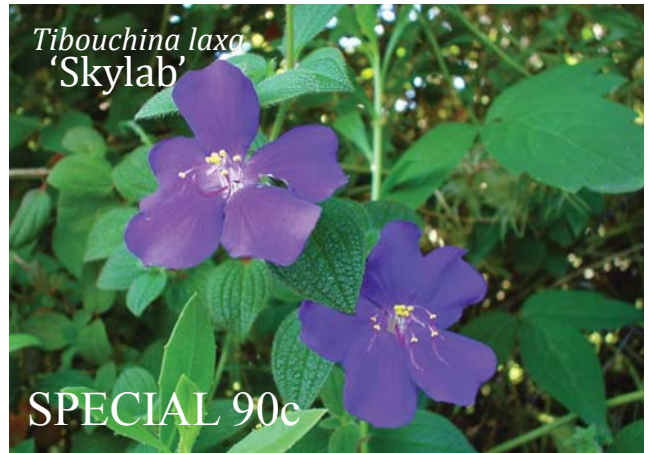

Stachys lanata
SPECIAL 90c

SPECIAL 90c

Kunzea baxteri

Tibouchina laxa
'Skylab'

SPECIAL 90c

SPECIAL 90c
Penstemon
'Midnight'

25% DISCOUNT
Buy 3 trays and get 1 free

Phormium 'Yellow Wave'