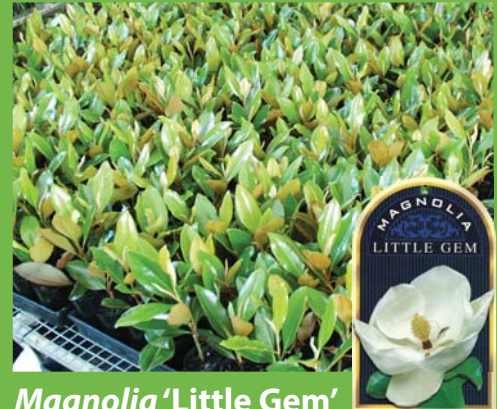

Tubestock Trader

July 2015

Crocus sativus

Saffron

As seen on TV

Landline program Sunday June 14

Magnolia 'Little Gem'

"Preorder your 75mm 'Little Gem' tubestock now for Spring delivery."