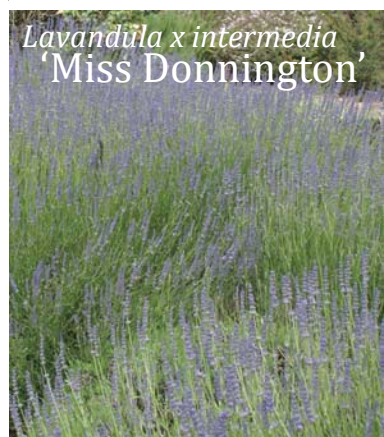

Plant Name	Common Name	Flower Details		$	Cultural Details
		Color	Period		
Lavenders					
Lavandula angustifolia 'Avice Hill' (L) PBR Nursery Use	Lavender Impressions	violet	Oct-Jan	$1.30	E X SU MC2 SH1
Lavandula angustifolia 'Bee'	Oil Lavender	purple	Oct-Dec	$1.40	E SU MC2 SH2
* Lavandula angustifolia 'Egerton Blue' - very small	English Lavender	deep purple	Oct-Jan	$1.40	E SU MC2 SH1
Lavandula angustifolia 'Hidcote Carlisle'	The True Hidcote Lavender	deep purple	Oct-Jan	$1.40	E SU MC2 SH1
Lavandula angustifolia 'Maillette'	French English Lavender	purple	Oct-Jan	$1.40	E SU MC2 SH2
Lavandula angustifolia 'Miss Muffet'	Dwarf Blue Lavender	lilac blue	Oct-Jan	$1.40	E X SU MC2 SH2
Lavandula angustifolia 'Pacific Blue'	Pacific Lavender	violet blue	Oct-Jan	$1.40	E X SU MC2 SH2
Lavandula angustifolia 'Riverina Eunice' PBR (Nursery Use)	Culinary Lavender	lavender blue	Oct-Nov	$1.85	E X SU MC2 SH1
* Lavandula angustifolia 'Riverina Heather' PBR (Nursery)	English Lavender	lavender	Oct-Dec	$2.10	E SU MC2 SH1
Lavandula angustifolia 'Swampy'	Swampy Lavender	deep purple	Oct-Dec	$1.40	E SU MC2 SH1
Lavandula angustifolia 'Twickel Purple'	Lavender	purple	Oct-Jan	$1.35	E X SU MC2 SH2
Lavandula 'Avonview'	Avonview	purple	Sep-May	$1.30	E V SU MC2 SH2
Lavandula dentata 'Allwood'	Mt Lofty Lavender	lavender	All Year	$1.30	E X SU L C2 SH2
Lavandula dentata 'Monet'	Monet	purple	All Year	$1.35	E X SU L C2 SH2
Lavandula dentata 'Pure Harmony'	White French Lavender	white	All Year	$1.40	E X SU L C2 SH2
Lavandula dentata 'Royal Crown'	Royal Crown	purple	All Year	$1.30	E X SU L C2 SH2
Lavandula 'Pretty Polly'	Pretty Polly Lavender	purple+white	Aug-Apr	$1.35	E X SU MC2 SH1
Lavandula x intermedia 'Blanche'	White Lavandin	white	Oct-Jan	$1.30	E SU MC2 SH1
Lavandula x intermedia 'Miss Donnington'	Bowles Lavandin	mauve	Nov-Feb	$1.40	E Z SU MC2 SH2
Lavandula x intermedia 'Riverina Thomas' (L) PBR (Nursery)	Riverina Thomas	purple	Nov-Feb	$1.85	E X SU MC2 SH2
Lavandula x intermedia 'Seal'	Lavandin	purple	Nov-Feb	$1.40	E X SU MC2 SH2