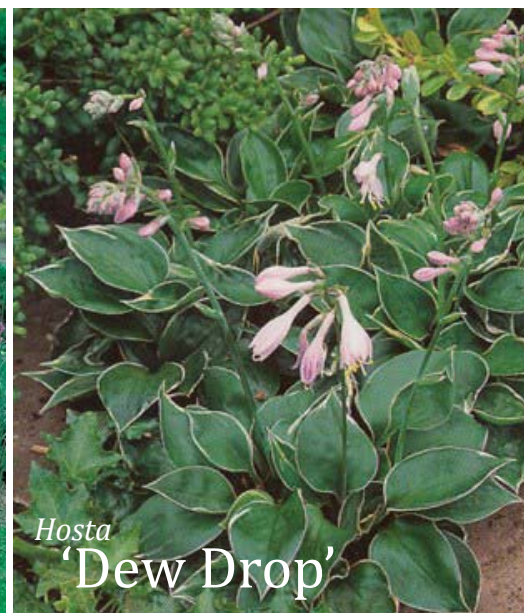

www.larkmannurseries.com.au
sales@larkmannurseries.com.au

Plant Name	Common Name	Flower Details		\$	Cultural Details		
		Color	Period				
Hostas							
Hosta 'Allan P McConnell' 10cm	Hosta 'Allan P McConnell'	lavender	Nov-Feb	\$3.95	D	SF M	SH1
Hosta montana 'Aurea Marginata' 10cm	Variiegated Plantain Lilly	pale laven	Dec-Feb	\$3.95	D	SF M	SH2
Hosta 'Blue Cadet' 10cm	Blue Hosta	purple	Dec-Feb	\$3.95	D X	SF M	R
Hosta 'Blue Wedgwood' 10cm	Blue Hosta	pale laven	Dec-Feb	\$3.95	D X	SF M	R
Hosta 'Dew Drop' 10cm	Lavender Plantain Lily	pale laven	Nov-Feb	\$3.95	D X	SF M	R
Hosta fortunei 'Francee' 10cm	Variiegated Plantain Lily	lavender	Nov-Jan	\$3.95	D	SF M	SH2
Hosta 'Fragrant Blue' 10cm	Fragrant Blue Plantain	white pale	Nov-Feb	\$3.95	D	SF M	R
Hosta 'Ginko Craig' 10cm	Variiegated Plantain Lily	lavender	Nov-Feb	\$3.95	D	SF M	SH0
Hosta 'Gold Standard' 10cm	Green and Gold Hosta	lavender	Nov-Feb	\$3.95	D	SF M	R
Hosta 'Golden Tiara'		lavender	Nov-Feb	\$2.25	D	SF M	R
Hosta 'Golden Tiara Variiegated' 10cm		lavender	Nov-Feb	\$3.95	D	SF M	R
Hosta 'Honeybells' 10cm		lavender	Nov-Feb	\$3.95	D	SF M	R
Hosta 'Jade Cascade' 10cm	Jade Plantain Lily	lavender	Nov-Jan	\$3.95	D	SF M	R
Hosta 'Krossa Regal' 10cm	Regal Plantain Lily	lavender	Nov-Jan	\$3.95	D X	SF M	SH2
Hosta 'Lime Passion' 10cm	Lime Plantain Lily	lavender	Nov-Jan	\$3.95	D	SF M	SH1
Hosta montana 10cm	Mountain Hosta	pale laven	Nov-Feb	\$3.95	D	SF M	R
Hosta 'Mr Big' 10cm	Mister Big	lavender	Nov-Jan	\$3.95	D	SF M	SH2
Hosta 'Oxheart' 10cm	Oxheart Hosta	lavender	Nov-Jan	\$3.95	D	SF M	SH1
Hosta 'Pacific Blue Edger' 10cm	Blue Edge Plantain Lily	pale laven	Nov-Feb	\$3.95	D	SF M	R
Hosta 'Shogun' 10cm	Variiegated Plantain Lilly	purple	Dec-Feb	\$3.95	D	SF M	SH2
Hosta sieboldiana elegans 10cm	Plantain Lily	mauve	Dec-Feb	\$3.95	D	SF M	SH0
Hosta 'Undulata Erromena' 10cm	Green Hosta	lavender	Dec-Feb	\$3.95	D	SF M	R
Hosta 'Willy Nilly' 10cm	Plantain Lily	white	Nov-Jan	\$3.95	D	SF M	R