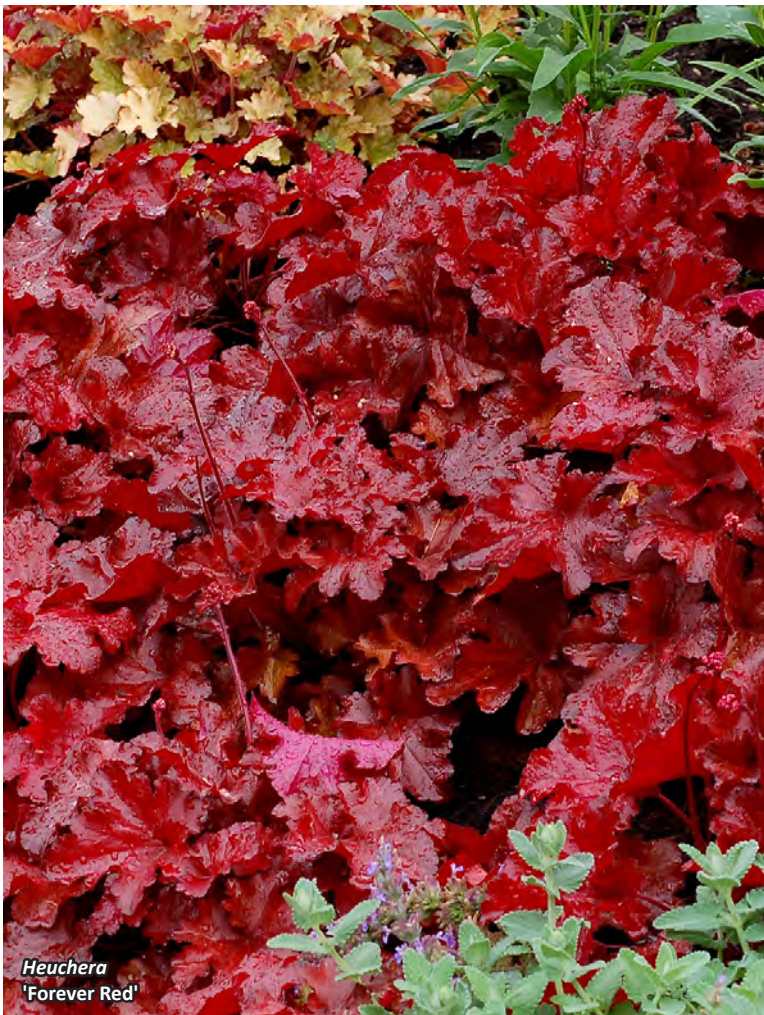

Agapanthus
'Purple Cloud'

Heuchera
'Obsidian'

Heuchera
'Forever Red'