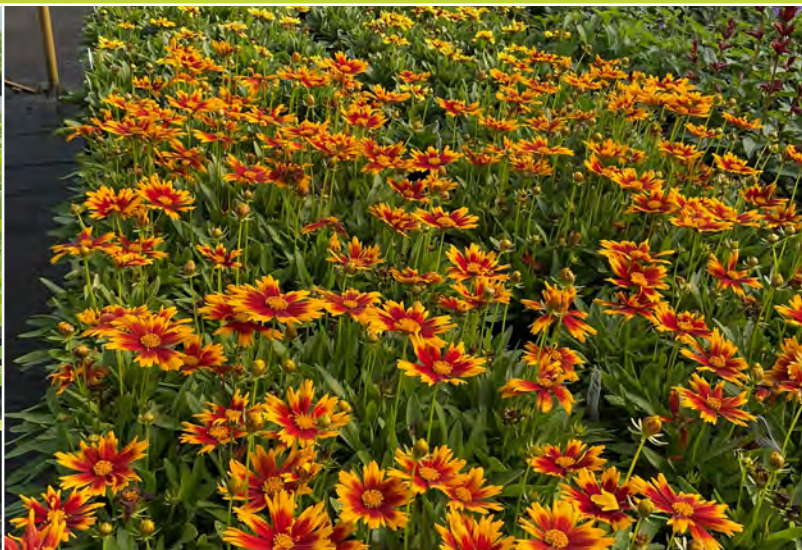

Coreopsis grandiflora
'Uptick Golden Bronze'